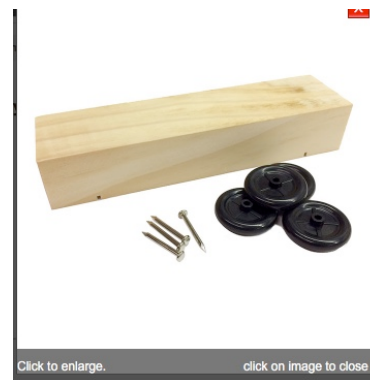

Get the CORRECT Car Kit!!!

GOOD KIT

- Has dowel axles and screws
- Purchased through either:
 - + item 18CB7540 at My Healthy Church
 - + Harold Harms 503-803-5623

Ranger Derby Car Kit
Item #18CB7540
Price: **\$ 2.49** Was: \$3.69

Overview

Ranger Derby Car Kit
All this kit needs to make the transformation into a slick racing champion is you. Everything else for a basic car is here: Pine body, black plastic wheels, axles, and screws.

...
[...][more](#)

BAD KIT

- Has nails and NO dowel axles
- Is sold at following locations:
 - + My Healthy Church item 187541
 - + Craft Stores everywhere

HOME Kids Royal Rangers® Ranger Derby Ranger Derby Car Kit, 201