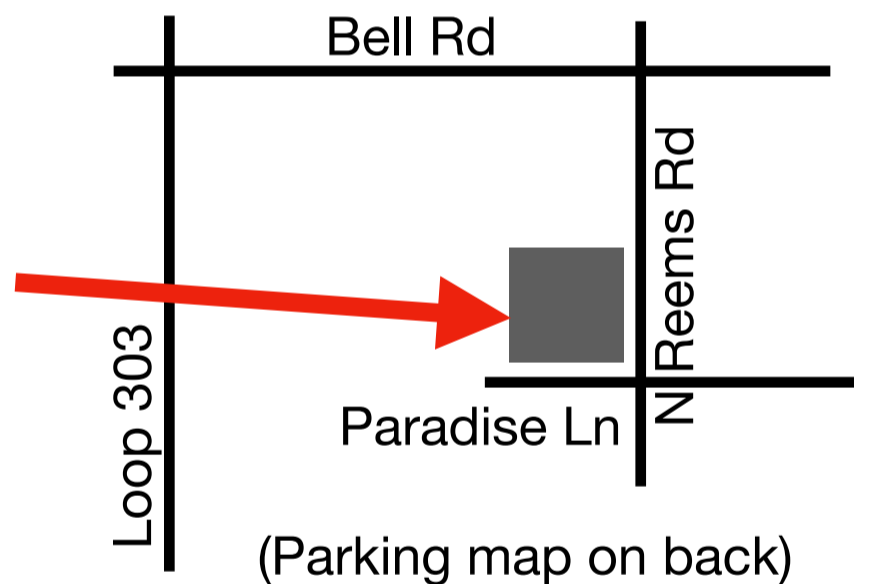

**Saturday
Feb. 26, 2022
9:00 am**

Arizona Ministry Network Royal Ranger Derby

Radiant Church
15522 W Paradise Ln
Surprise, AZ

- **Cost is \$10 per car registered**
- **Tech table opens up at 8:30 am to help prep cars**
- **Registrations starts at 9:00 am**
- **Racing starts at 10:00 am**
- **Snack bar is available for donuts, drinks and food**
- **Awards for race and show for several categories**
- **Rules and group categories on our website**

N 157th Ave

N Reer

Vista Blvd

W Paradise Ln

ems Rd