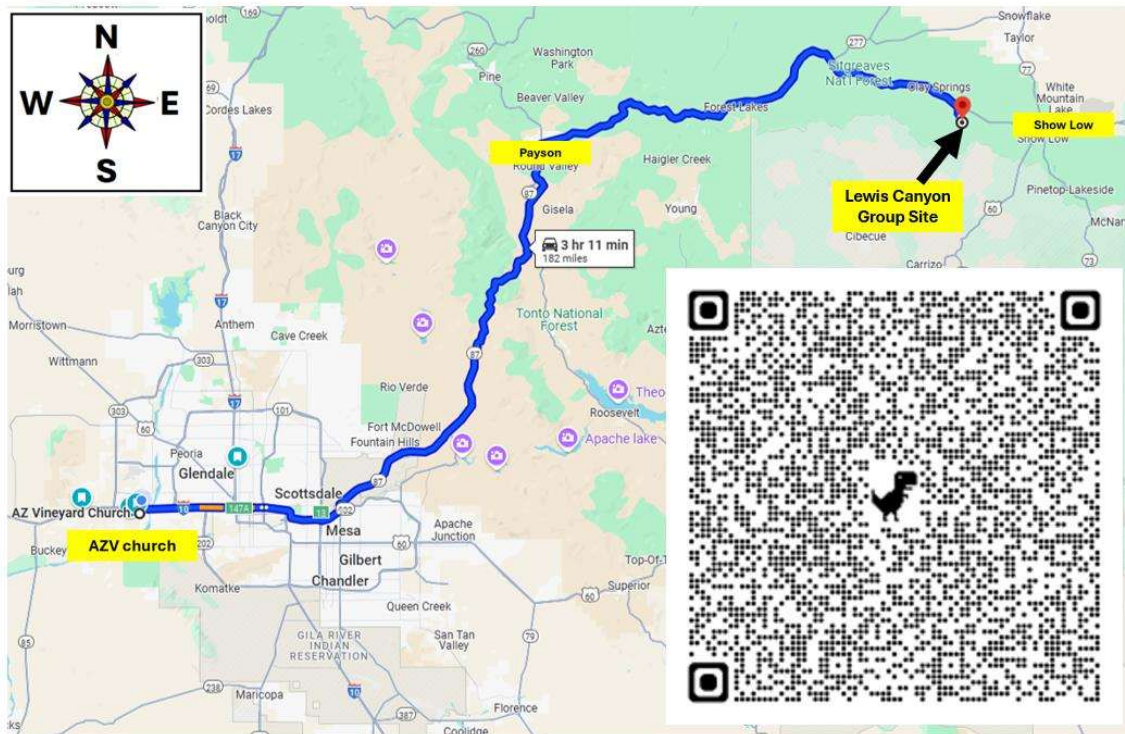

# Google maps & QR Code to Lewis Canyon Ground Site

## HY 260 to Lewis Canyon Turn off

## Lewis Canyon Group Site map

Look for this sign @ the RIGHT TURN

**NOTE: the Map QR Code Brings you to the RIGHT TURN**